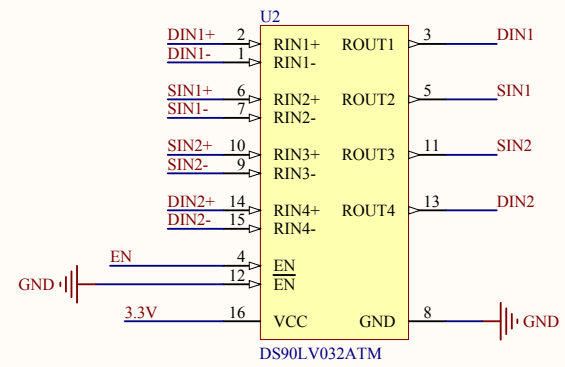

Title SpaceWire		Author: Alexis Jeandet		
Size: A4	Number: LFR-DS-2200	Revision: 1.0		
Date: 06/03/2015	Time: 13:34:17	Sheet 4 of 5		
Contact: alexis.jeandet@lpp.polytechnique.fr				
File: F:\Missions\Satellites\SolarOrbiter\GSE\DiscoSpace\SPW.SchDoc