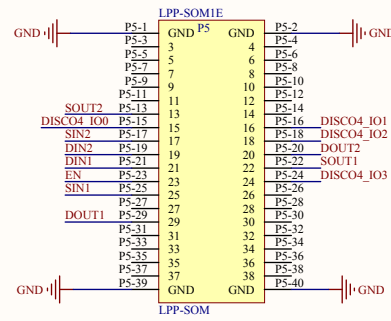

Title Top		Author: Alexis Jeandet	
Size: A4	Number: LFR-DS-2200	Revision: 1.0	
Date: 06/03/2015	Time: 13:34:16	Sheet 1 of 5	
Contact: alexis.jeandet@lpp.polytechnique.fr		Laboratoire LPP Ecole Polytechnique Route de Saclay F-91128 Palaiseau France	
File: F:\Missions\Satellites\SolarOrbiter\GSE\DiscoSpace\DiscoSpaceTop.SchDoc			

Title DiscoPlug		Author: Alexis Jeandet	
Size: A4	Number: LFR-DS-2200	Revision: 1.0	
Date: 06/03/2015	Time: 13:34:16	Sheet 2 of 5	
Contact: alexis.jeandet@lpp.polytechnique.fr		Laboratoire LPP Ecole Polytechnique Route de Saclay F-91128 Palaiseau France	
File: F:\Missions\Satellites\SolarOrbiter\GSE\DiscoSpace\DiscoPlug.SchDoc		  	