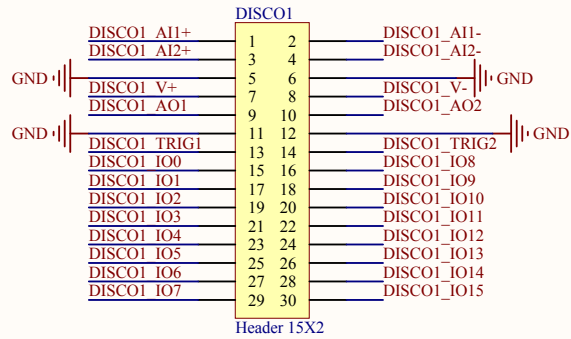

Title Top		Author: Alexis Jeandet	
Size: A4	Number: LFR-DS-2200	Revision: 1.0	
Date: 06/03/2015	Time: 13:34:16	Sheet 1 of 5	
Contact: alexis.jeandet@lpp.polytechnique.fr		Laboratoire LPP Ecole Polytechnique Route de Saclay F-91128 Palaiseau France	
File: F:\Missions\Satellites\SolarOrbiter\GSE\DiscoSpace\DiscoSpaceTop.SchDoc			