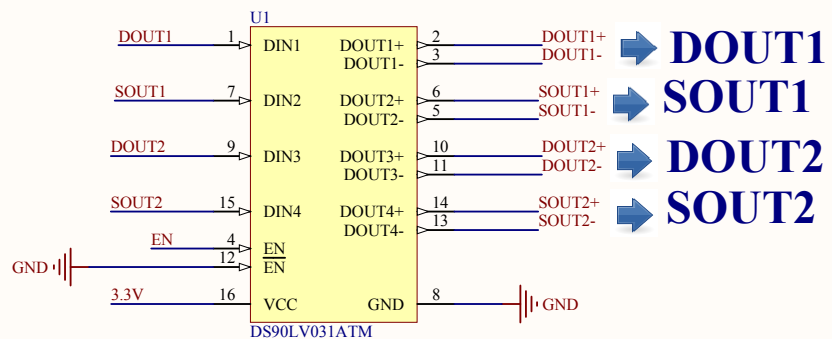

Title SpaceWire		Author: Alexis Jeandet		
Size: A4	Number: LFR-DS-2200	Revision: 1.0		
Date: 06/03/2015	Time: 13:34:17	Sheet 4 of 5		
Contact: alexis.jeandet@lpp.polytechnique.fr				
File: F:\Missions\Satellites\SolarOrbiter\GSE\DiscoSpace\SPW.SchDoc