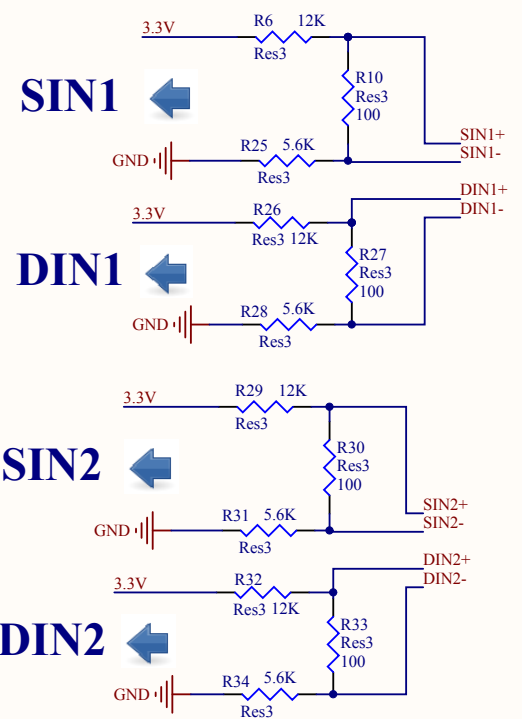

Title SpaceWire		Author: Alexis Jeandet		
Size: A4	Number: LFR-DS-2200	Revision: 1.0		
Date: 06/03/2015	Time: 13:34:17	Sheet 4 of 5		
Contact: alexis.jeandet@lpp.polytechnique.fr				
File: F:\Missions\Satellites\SolarOrbiter\GSE\DiscoSpace\SPW.SchDoc