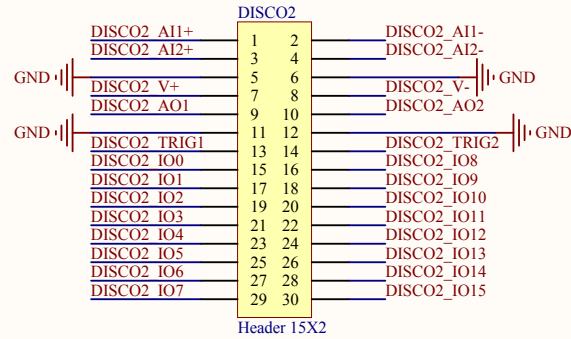

Title Top		Author: Alexis Jeandet	
Size: A4	Number: LFR-DS-2200	Revision: 1.0	
Date: 06/03/2015	Time: 13:34:16	Sheet 1 of 5	
Contact: alexis.jeandet@lpp.polytechnique.fr		Laboratoire LPP Ecole Polytechnique Route de Saclay F-91128 Palaiseau France	
File: F:\Missions\Satellites\SolarOrbiter\GSE\DiscoSpace\DiscoSpaceTop.SchDoc			