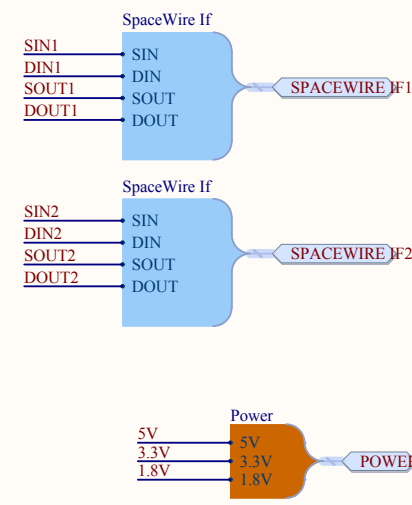

Title SpaceWire		Author: Alexis Jeandet		
Size: A4	Number: LFR-DS-2200	Revision: 1.0		
Date: 06/03/2015	Time: 13:34:17	Sheet 4 of 5		
Contact: alexis.jeandet@lpp.polytechnique.fr				
File: F:\Missions\Satellites\SolarOrbiter\GSE\DiscoSpace\SPW.SchDoc