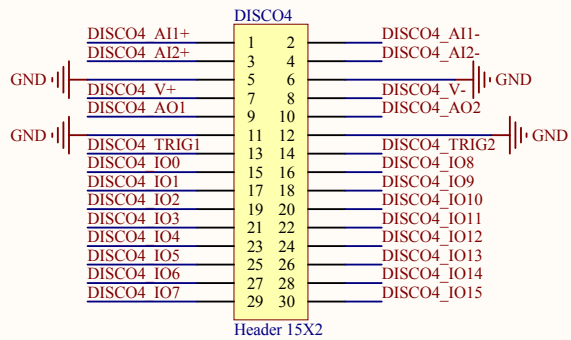

Title Top		Author: Alexis Jeandet	
Size: A4	Number: LFR-DS-2200	Revision: 1.0	
Date: 06/03/2015	Time: 13:34:16	Sheet 1 of 5	
Contact: alexis.jeandet@lpp.polytechnique.fr		Laboratoire LPP Ecole Polytechnique Route de Saclay F-91128 Palaiseau France	
File: F:\Missions\Satellites\SolarOrbiter\GSE\DiscoSpace\DiscoSpaceTop.SchDoc			