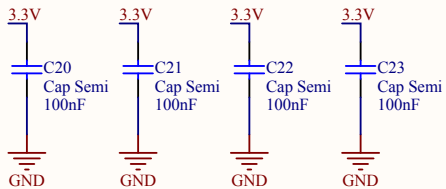

Title SRAM		Author: Alexis Jeandet	
Size: A4	Number: LFR-DS-2200	Revision: 1.0	
Date: 06/03/2015	Time: 13:34:17	Sheet 5 of 5	
Contact: alexis.jeandet@lpp.polytechnique.fr		Laboratoire LPP Ecole Polytechnique Route de Saclay F-91128 Palaiseau France	
File: F:\Missions\Satellites\SolarOrbiter\GSE\DiscoSpace\SRAM.SchDoc