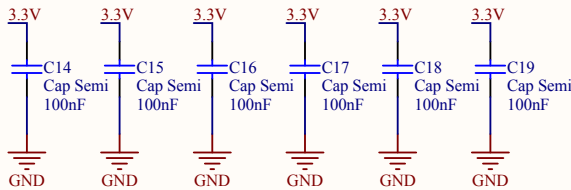

Title SRAM		Author: Alexis Jeandet	
Size: A4	Number: LFR-DS-2200	Revision: 1.0	
Date: 06/03/2015	Time: 13:34:17	Sheet 5 of 5	
Contact: alexis.jeandet@lpp.polytechnique.fr		Laboratoire LPP Ecole Polytechnique Route de Saclay F-91128 Palaiseau France	
File: F:\Missions\Satellites\SolarOrbiter\GSE\DiscoSpace\SRAM.SchDoc