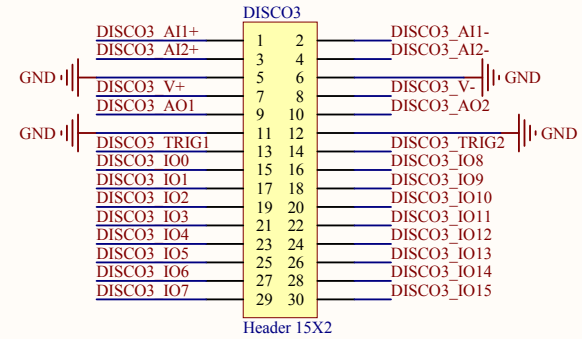

Title Top		Author: Alexis Jeandet	
Size: A4	Number: LFR-DS-2200	Revision: 1.0	
Date: 06/03/2015	Time: 13:34:16	Sheet 1 of 5	
Contact: alexis.jeandet@lpp.polytechnique.fr		Laboratoire LPP Ecole Polytechnique Route de Saclay F-91128 Palaiseau France	
File: F:\Missions\Satellites\SolarOrbiter\GSE\DiscoSpace\DiscoSpaceTop.SchDoc			