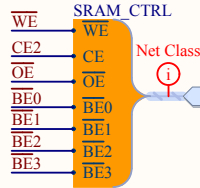

Title SRAM		Author: Alexis Jeandet	
Size: A4	Number: LFR-DS-2200	Revision: 1.0	
Date: 06/03/2015	Time: 13:34:17	Sheet 5 of 5	
Contact: alexis.jeandet@lpp.polytechnique.fr		Laboratoire LPP Ecole Polytechnique Route de Saclay F-91128 Palaiseau France	
File: F:\Missions\Satellites\SolarOrbiter\GSE\DiscoSpace\SRAM.SchDoc